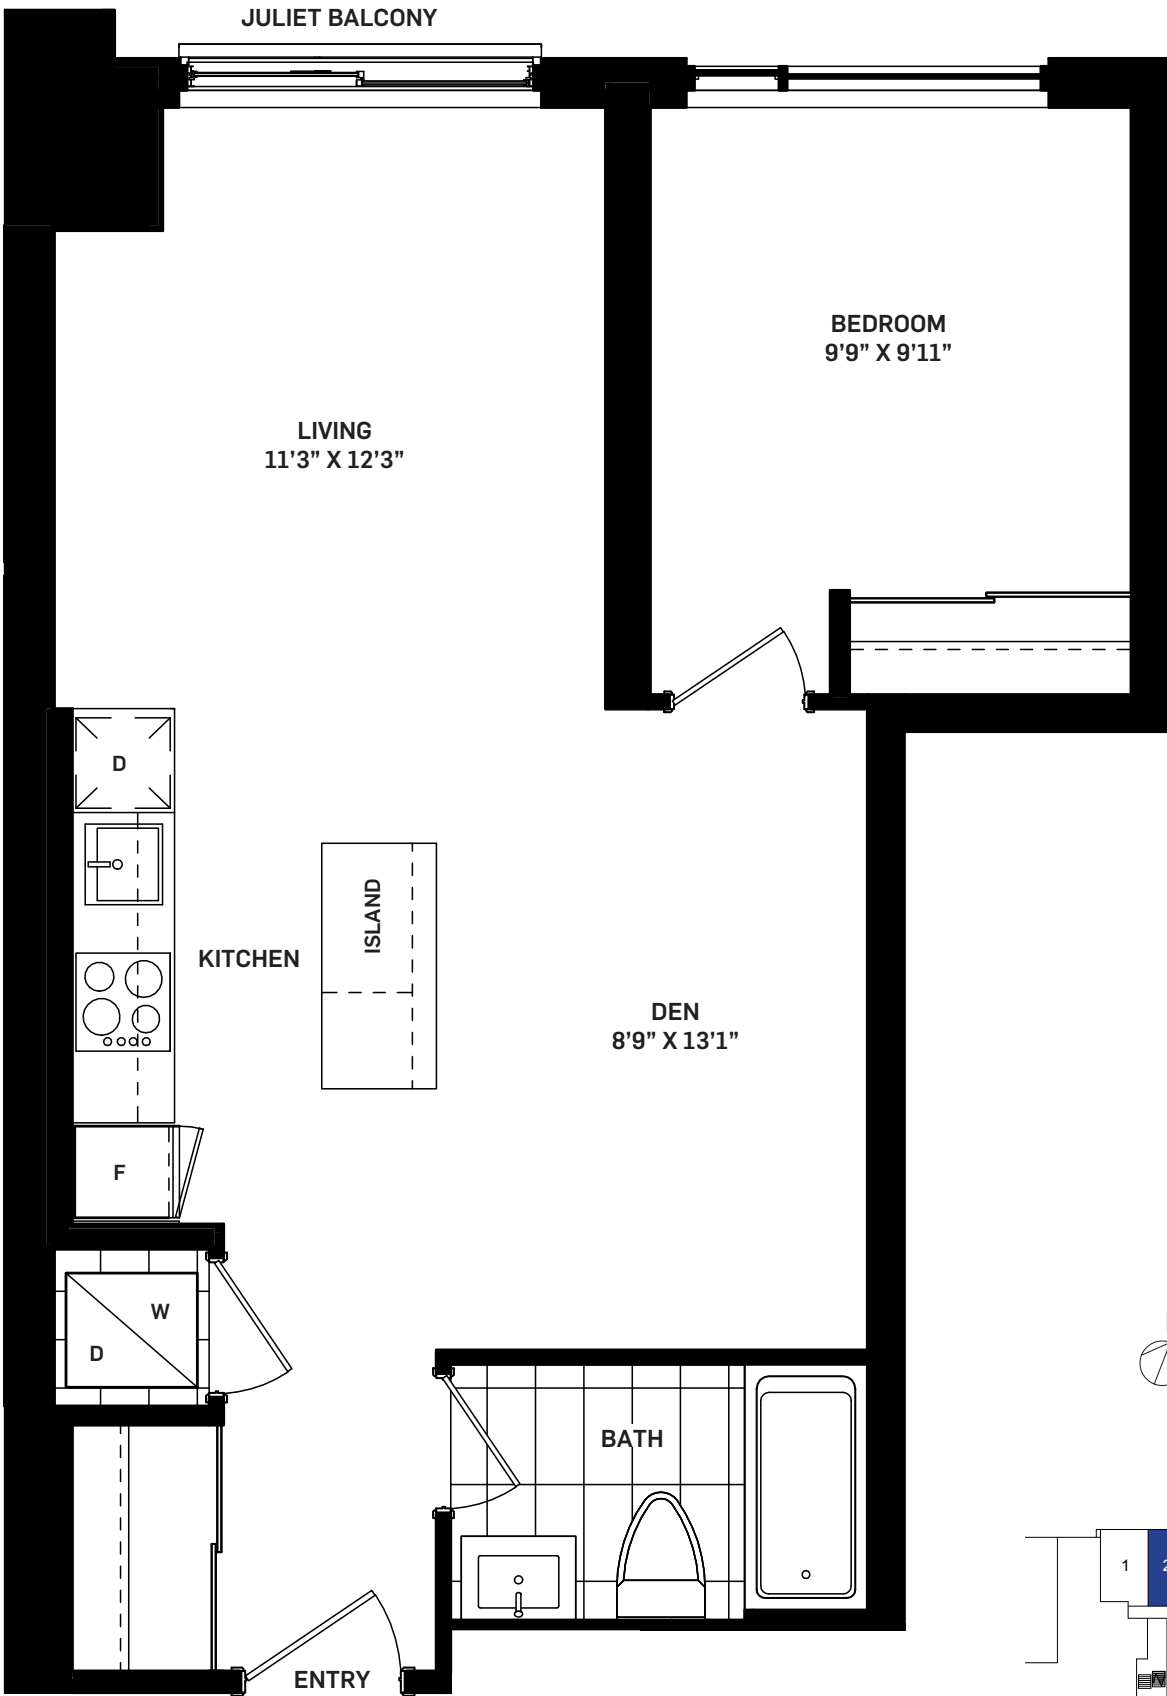

Verse
1+D

ARTWORKS TOWER

1 BEDROOM + DEN
Suite Area 648 sq.ft.

LEVEL 2

All areas and stated room dimensions are approximate. Floor area measured in accordance with Tarion bulletin #22. Actual living areas will vary from stated floor areas. Size and location of windows may vary. The purchaser acknowledges that the actual unit purchased may be a reversed layout to the plan shown. Illustration is artist's concept. E. & O. E.

Outdoor area will vary depending on suite location within the building. Please speak with a Sales Representative for details.

Daniels
love where you live™