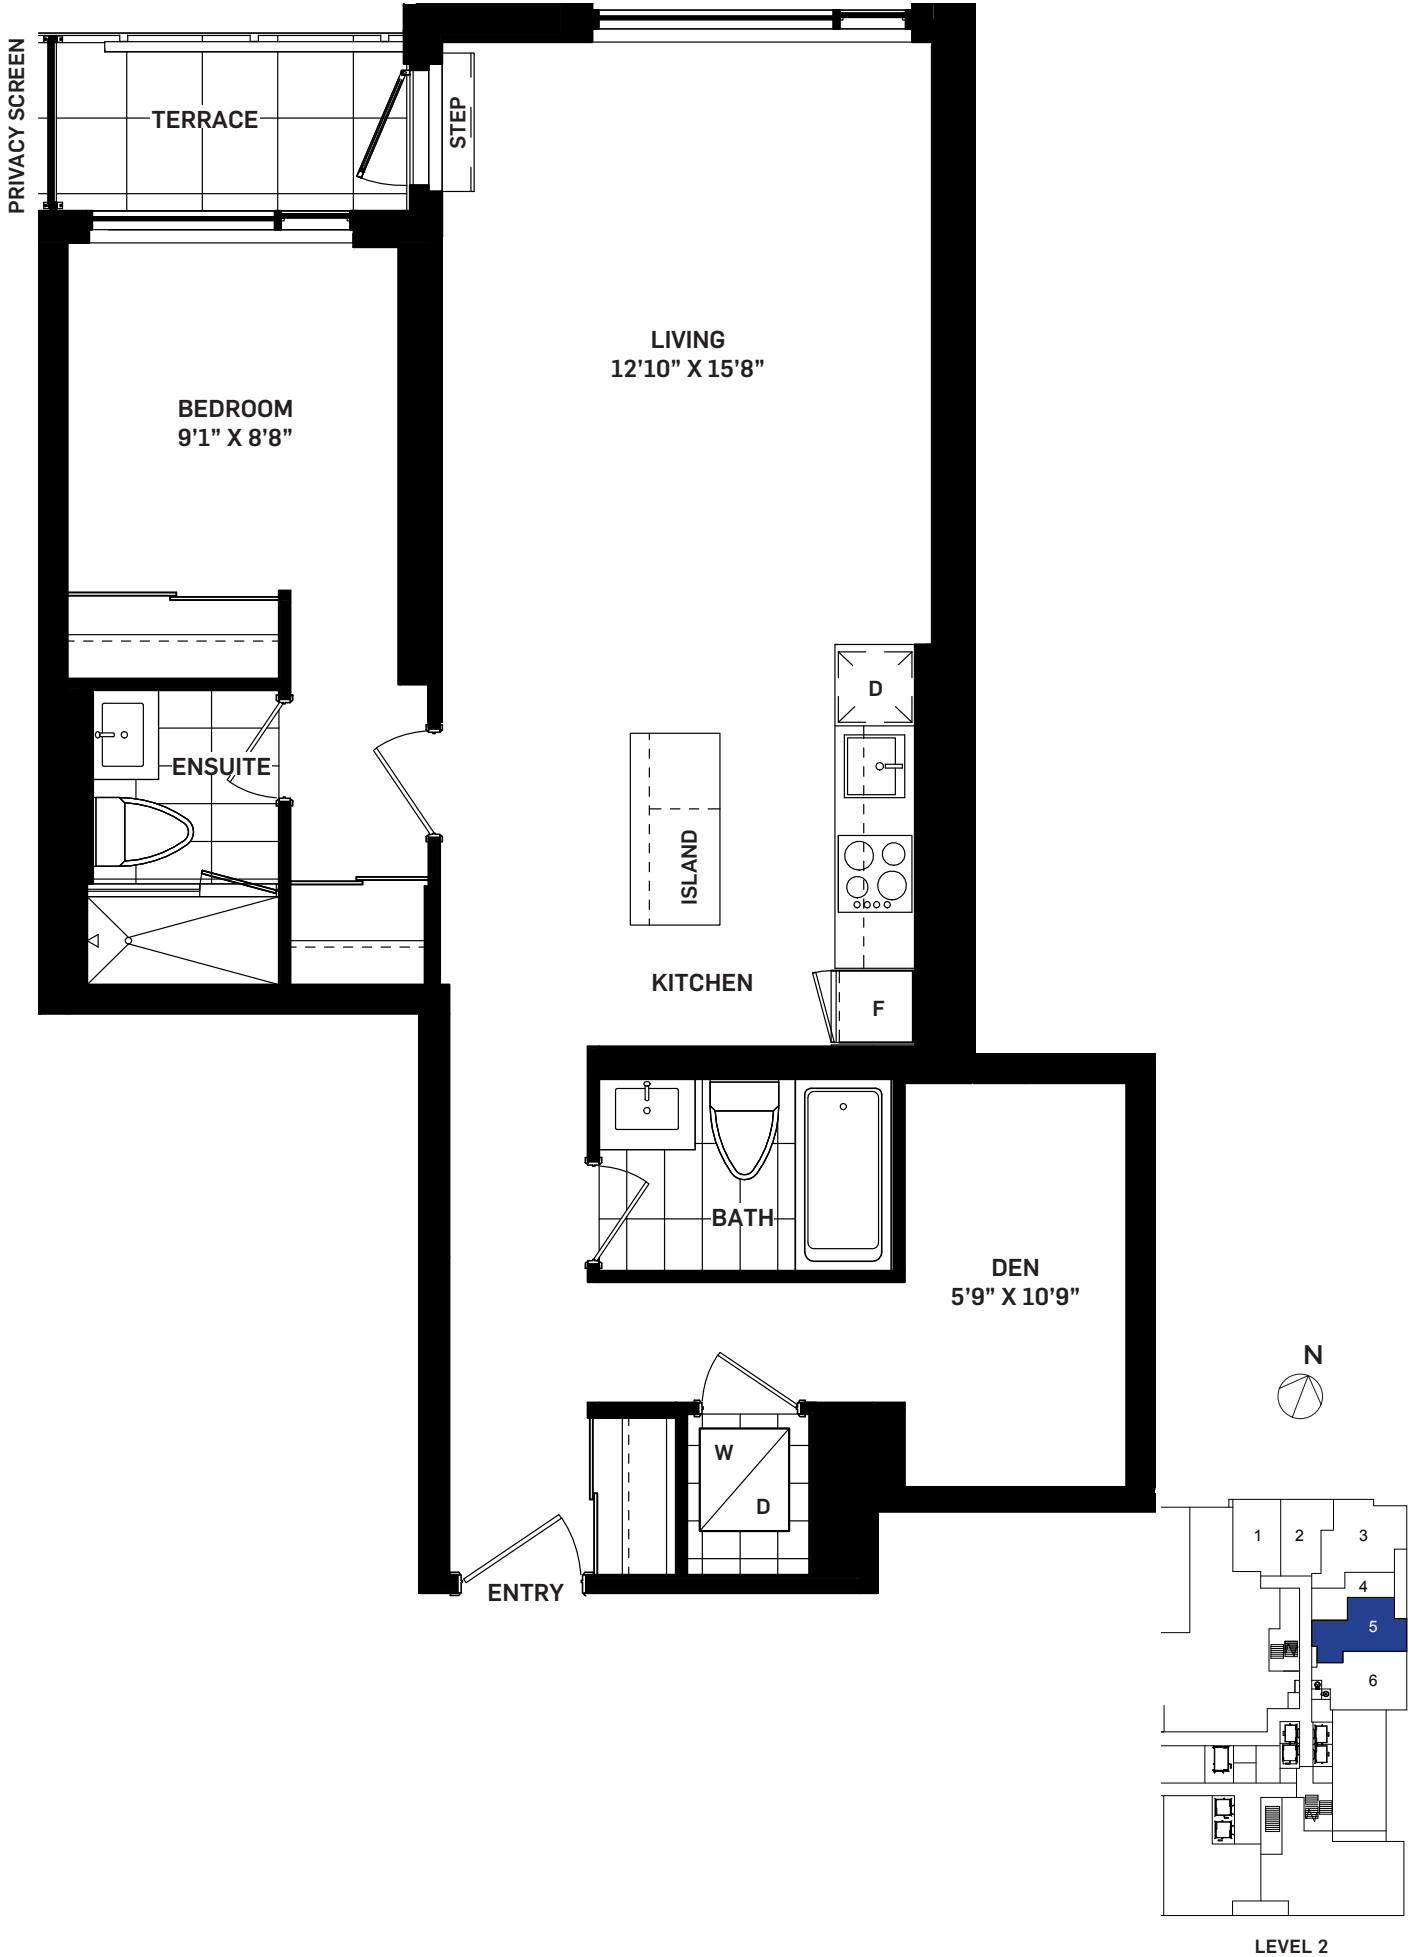

Rhapsody
1+G

ARTWORKS TOWER

1 BEDROOM + DEN	
Suite Area	825 sq.ft.
Outdoor Area	44 sq.ft.
Total Area	869 sq.ft.

All areas and stated room dimensions are approximate. Floor area measured in accordance with Tarion bulletin #22. Actual living areas will vary from stated floor areas. Size and location of windows may vary. The purchaser acknowledges that the actual unit purchased may be a reversed layout to the plan shown. Illustration is artist's concept. E. & O. E.

Outdoor area will vary depending on suite location within the building. Please speak with a Sales Representative for details.

Daniels
love where you live™