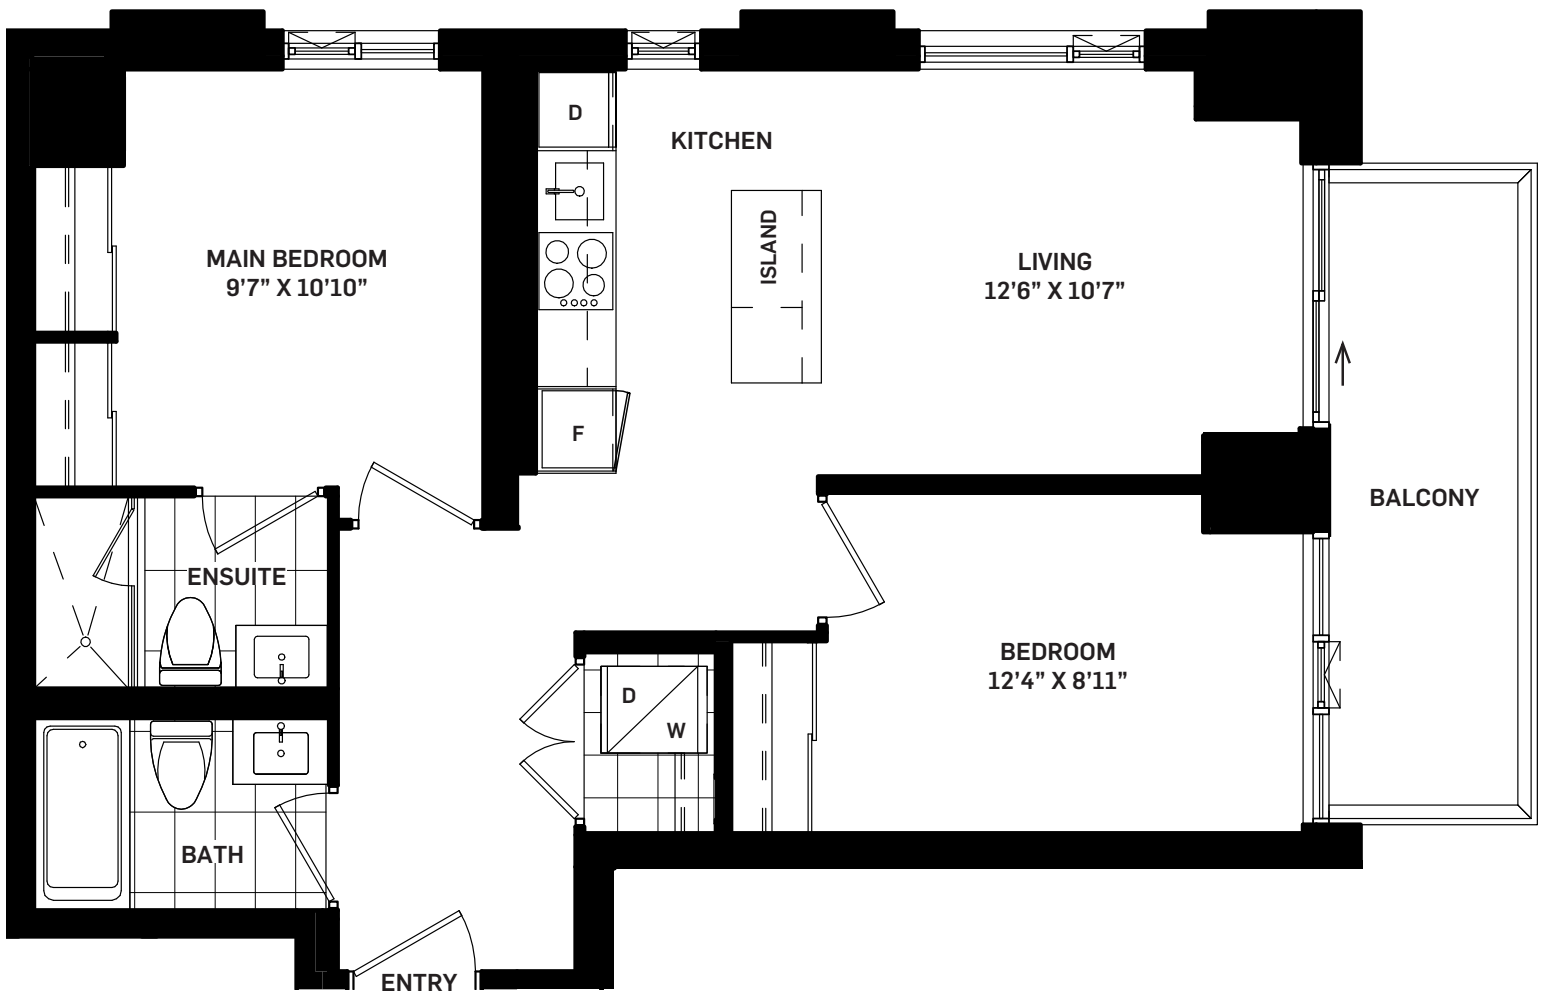

# ARTWORKS TOWER

## 2 BEDROOM

Suite Area	777 sq.ft.
Outdoor Area	88 sq.ft.
<b>Total Area</b>	<b>865 sq.ft.</b>

LEVEL 9-32

All areas and stated room dimensions are approximate. Floor area measured in accordance with Tarion bulletin #22. Actual living areas will vary from stated floor areas. Size and location of windows may vary. The purchaser acknowledges that the actual unit purchased may be a reversed layout to the plan shown. Illustration is artist's concept. E. & O. E.