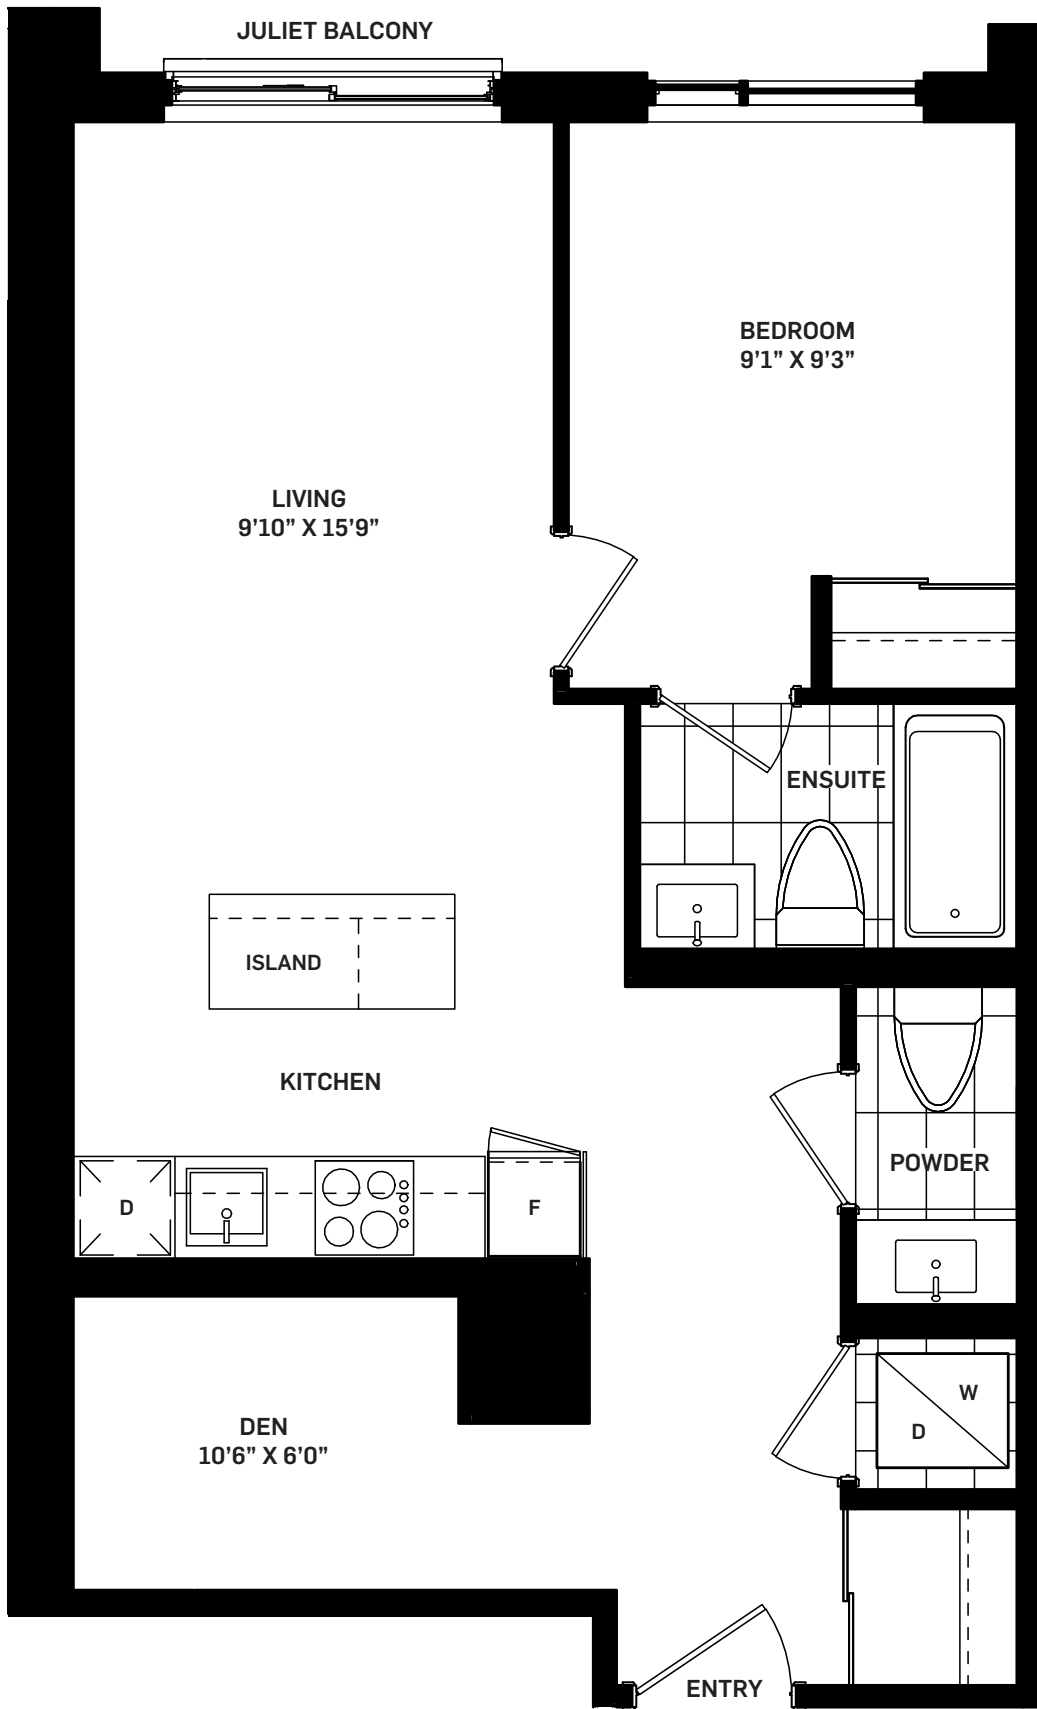

# ARTWORKS TOWER

**1 BEDROOM + DEN**  
Suite Area 699 sq.ft.

All areas and stated room dimensions are approximate. Floor area measured in accordance with Tarion bulletin #22. Actual living areas will vary from stated floor areas. Size and location of windows may vary. The purchaser acknowledges that the actual unit purchased may be a reversed layout to the plan shown. Illustration is artist's concept. E. & O. E.

Outdoor area will vary depending on suite location within the building. Please speak with a Sales Representative for details.

**Daniels**  
love where you live™