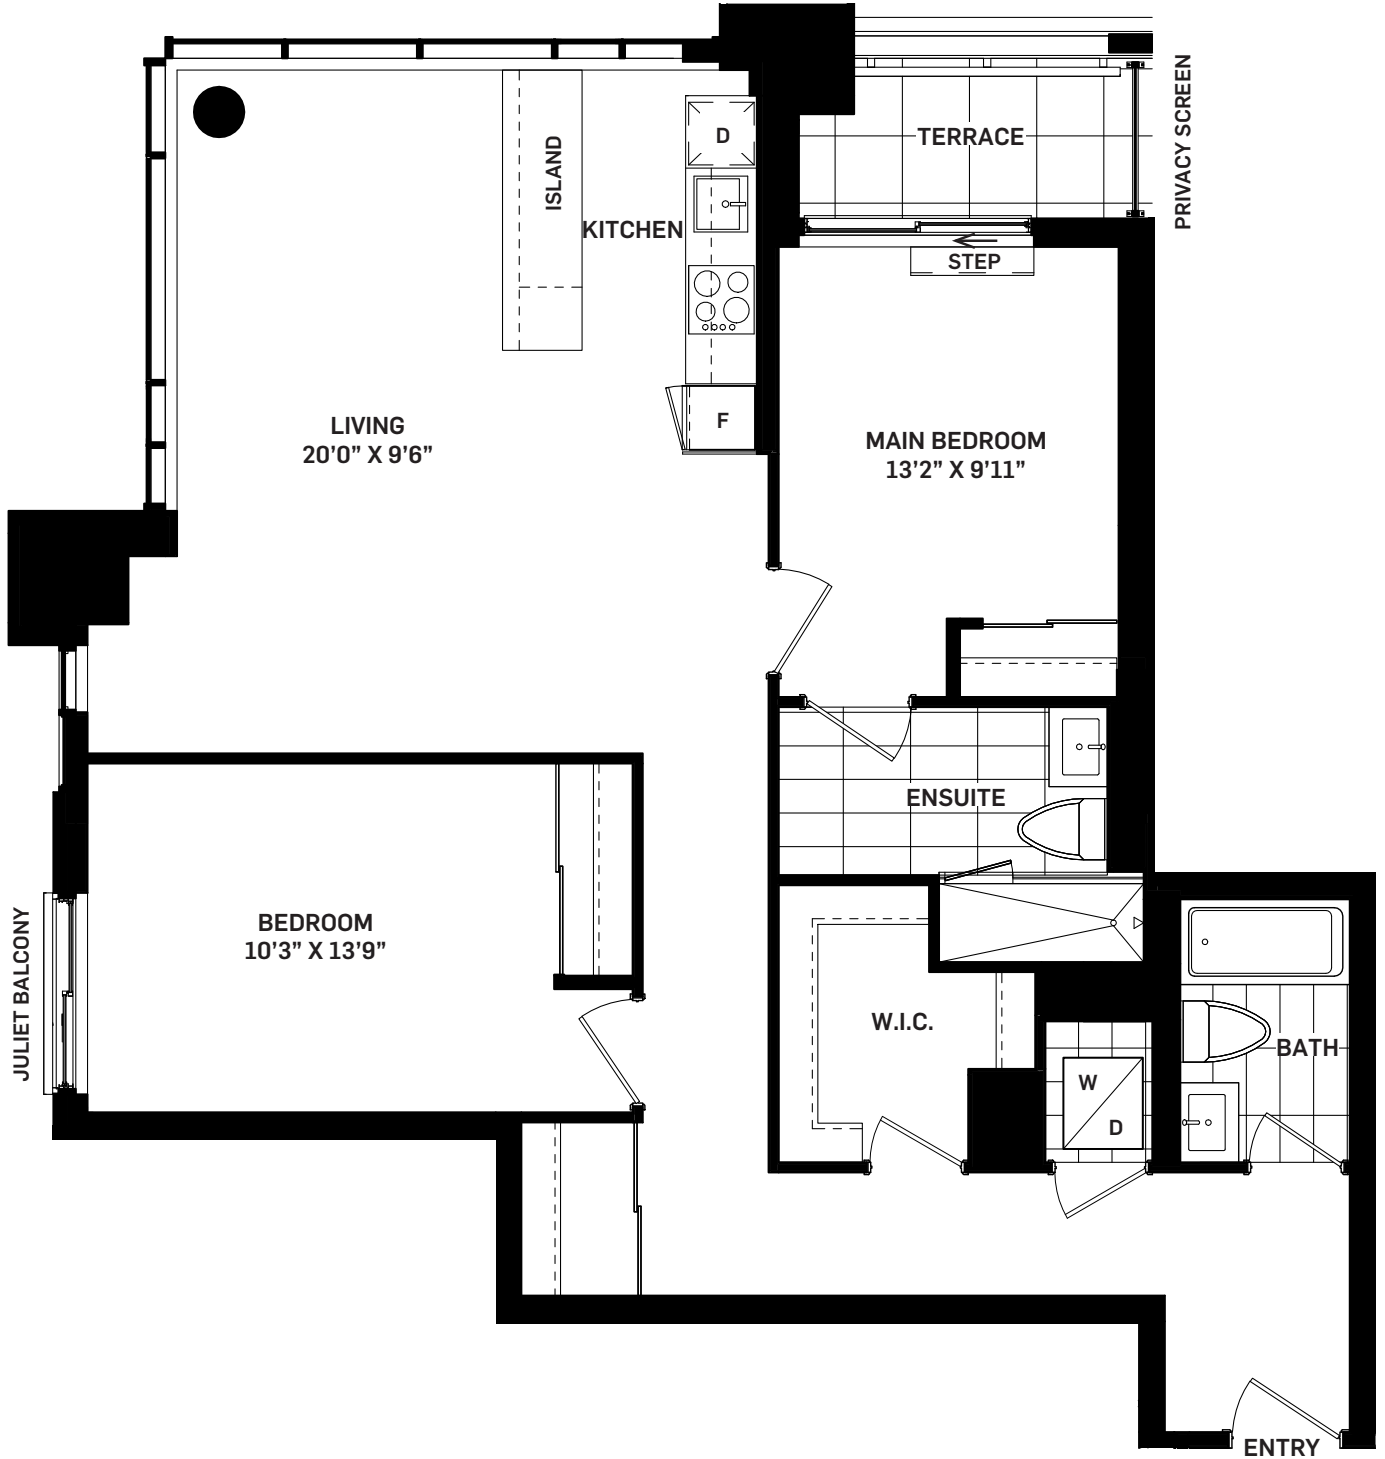

Hue
2E (BF)

ARTWORKS TOWER

2 BEDROOM

Suite Area	1138 sq.ft.
Outdoor Area	44 sq.ft.
Total Area	1182 sq.ft.

LEVEL 2

All areas and stated room dimensions are approximate. Floor area measured in accordance with Tarion bulletin #22. Actual living areas will vary from stated floor areas. Size and location of windows may vary. The purchaser acknowledges that the actual unit purchased may be a reversed layout to the plan shown. Illustration is artist's concept. E. & O. E.

Outdoor area will vary depending on suite location within the building. Please speak with a Sales Representative for details.