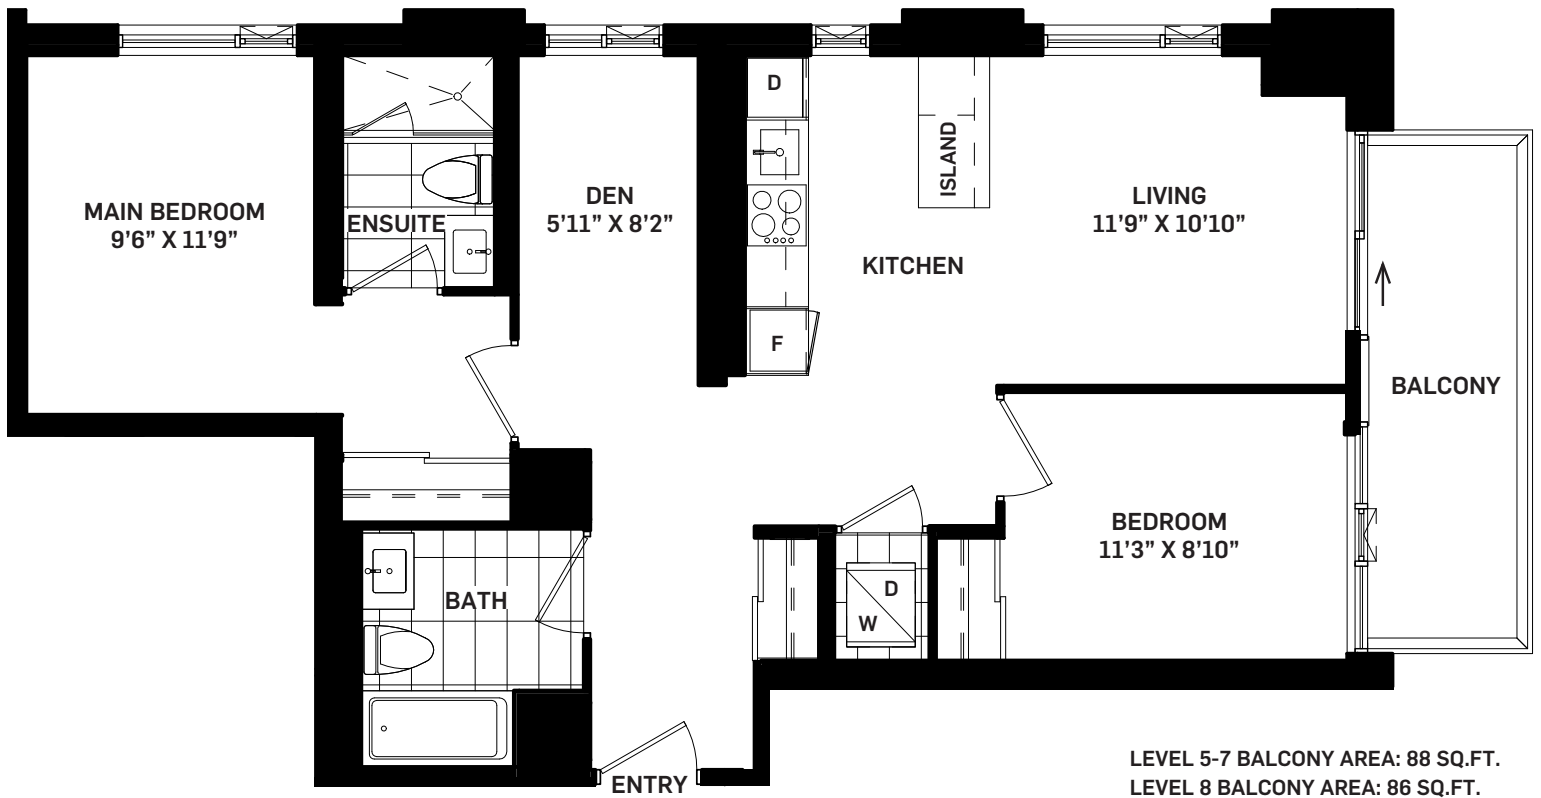

Aria  
2+A (BF)

# ARTWORKS TOWER

**2 BEDROOM + DEN**  
Suite Area 926 sq.ft.  
Outdoor Area 86 - 88 sq.ft.  
Total Area 1012 - 1014 sq.ft.

LEVEL 5

LEVEL 6-8

All areas and stated room dimensions are approximate. Floor area measured in accordance with Tarion bulletin #22. Actual living areas will vary from stated floor areas. Size and location of windows may vary. The purchaser acknowledges that the actual unit purchased may be a reversed layout to the plan shown. Illustration is artist's concept. E. & O. E.