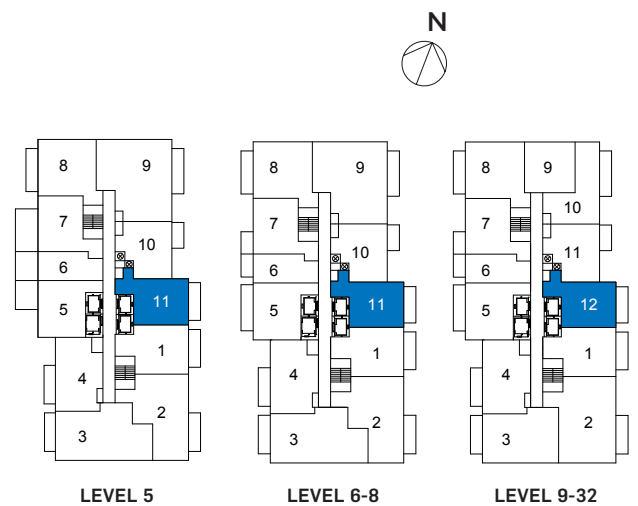

## 1 BEDROOM

Suite Area	575 sq.ft.
Outdoor Area	85 - 86 sq.ft.
Total Area	660 - 661 sq.ft.

LEVEL 5, 9-32 BALCONY AREA: 86 SQ.FT.  
LEVEL 6-8 BALCONY AREA: 85 SQ.FT.

All areas and stated room dimensions are approximate. Floor area measured in accordance with Tarion bulletin #22. Actual living areas will vary from stated floor areas. Size and location of windows may vary. The purchaser acknowledges that the actual unit purchased may be a reversed layout to the plan shown. Illustration is artist's concept. E. & O. E.