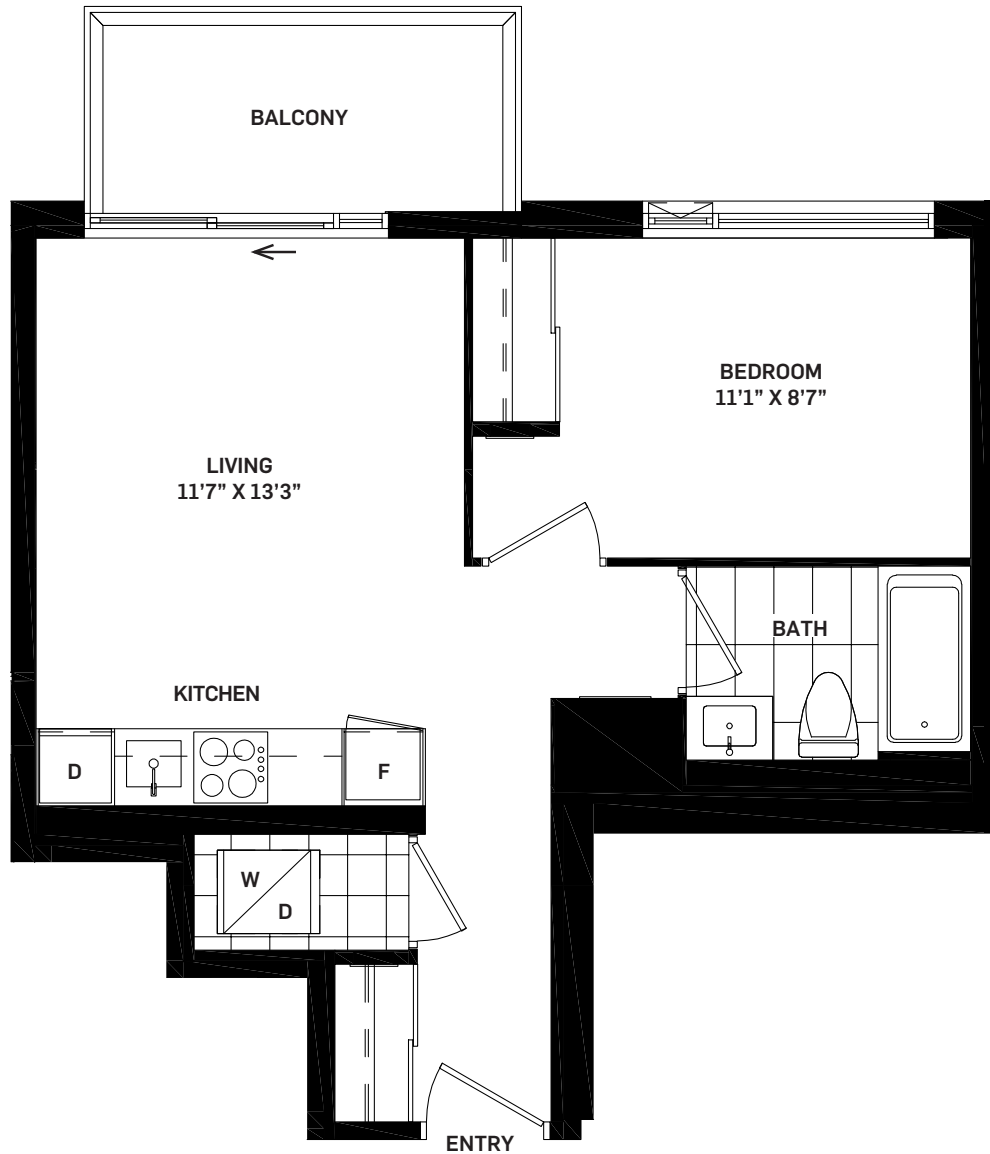

## 1 BEDROOM

Suite Area

533 sq.ft.

Outdoor Area

67 sq.ft.

Total Area

600 sq.ft.

All areas and stated room dimensions are approximate. Floor area measured in accordance with Tarion bulletin #22. Actual living areas will vary from stated floor areas. Size and location of windows may vary. The purchaser acknowledges that the actual unit purchased may be a reversed layout to the plan shown. Illustration is artist's concept. E. & O. E.

Outdoor area will vary depending on suite location within the building. Please speak with a Sales Representative for details.

LEVEL 7-8

**Daniels**  
love where you live™