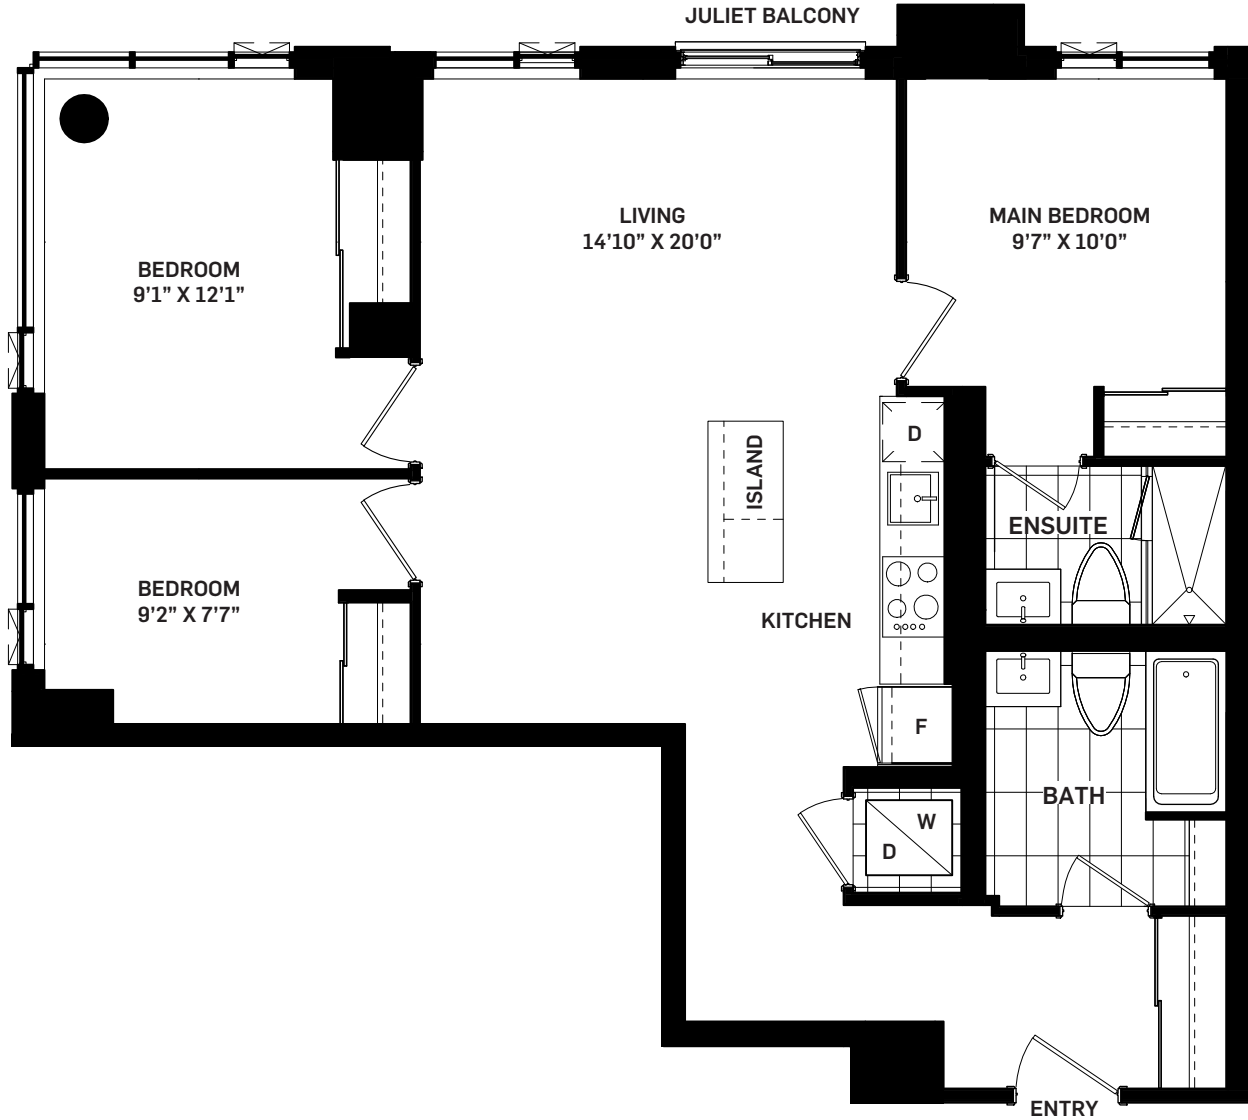

INTUITIVE

3C (BF)

3 BEDROOM

Suite Area

999 sq.ft.

Outdoor Area

0 sq.ft.

Total Area

999 sq.ft.

All areas and stated room dimensions are approximate. Floor area measured in accordance with Tarion bulletin #22. Actual living areas will vary from stated floor areas. Size and location of windows may vary. The purchaser acknowledges that the actual unit purchased may be a reversed layout to the plan shown. Illustration is artist's concept. E. & O. E.

Outdoor area will vary depending on suite location within the building. Please speak with a Sales Representative for details.

Daniels
love where you live™