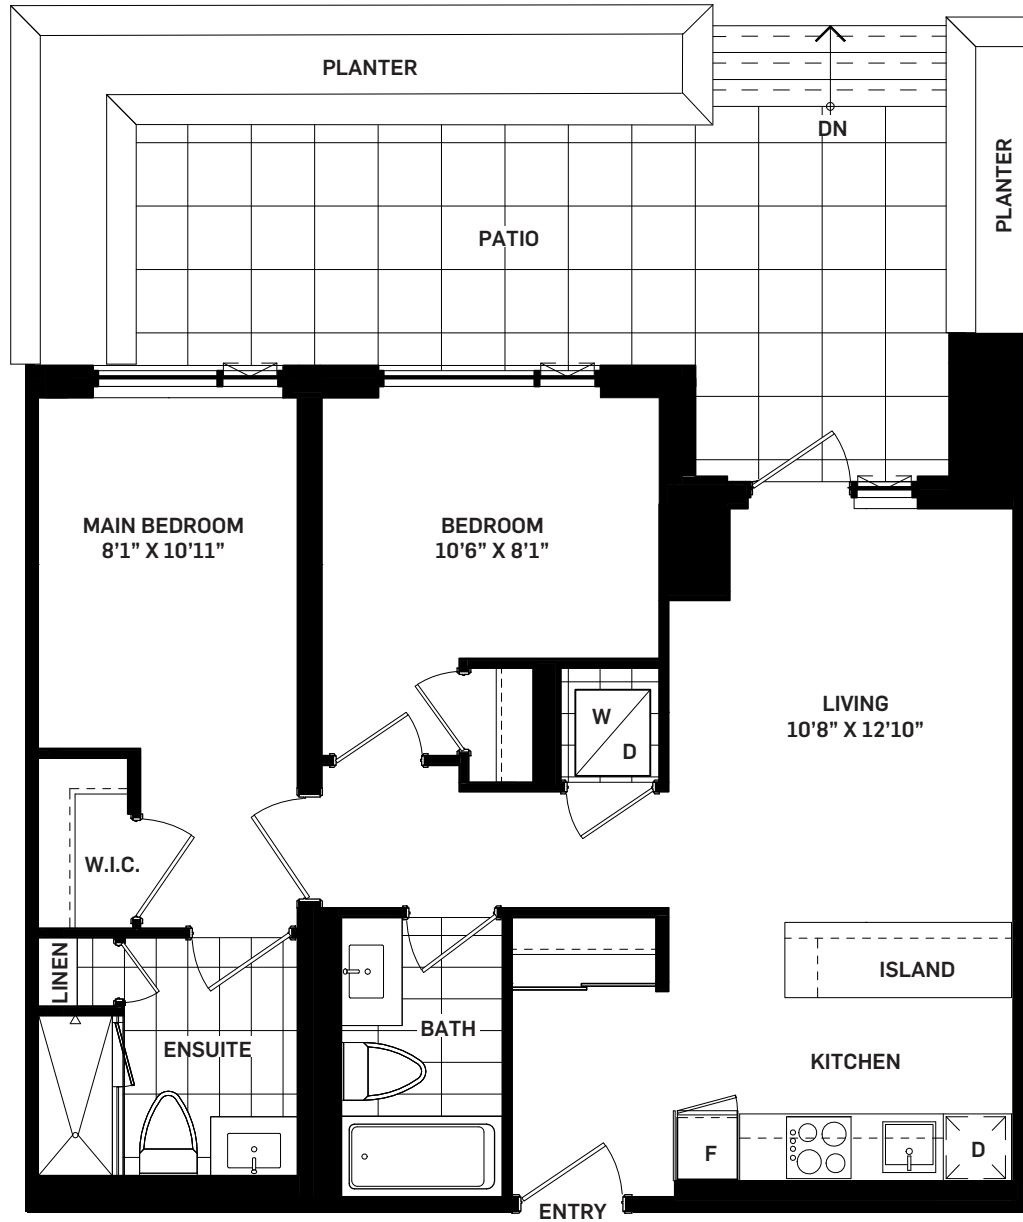

ELEGANT

21 (BF)

2 BEDROOM

Suite Area

794 sq.ft.

Outdoor Area

215 sq.ft.

Total Area

1009 sq.ft.

LEVEL 1

All areas and stated room dimensions are approximate. Floor area measured in accordance with Tarion bulletin #22. Actual living areas will vary from stated floor areas. Size and location of windows may vary. The purchaser acknowledges that the actual unit purchased may be a reversed layout to the plan shown. Illustration is artist's concept. E. & O. E.

Outdoor area will vary depending on suite location within the building. Please speak with a Sales Representative for details.

Daniels
love where you live™