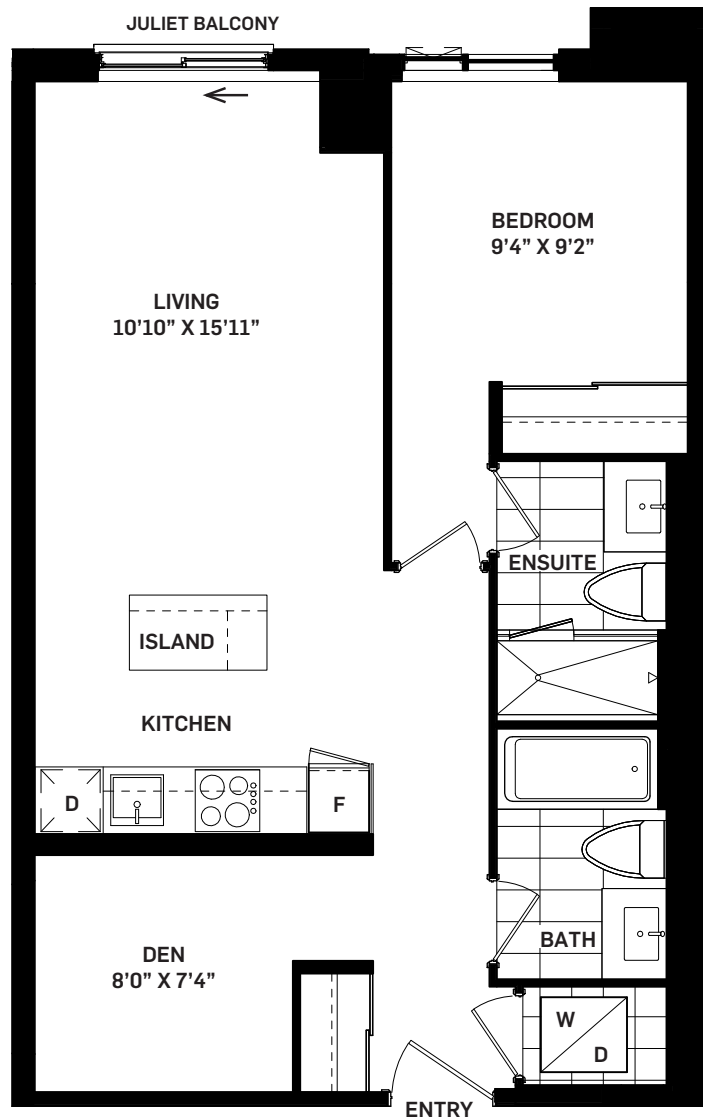

# BALANCED

1+G

## 1 BEDROOM + DEN

Suite Area 692 sq.ft.

Outdoor Area 0 sq.ft.

Total Area 692 sq.ft.

All areas and stated room dimensions are approximate. Floor area measured in accordance with Tarion bulletin #22. Actual living areas will vary from stated floor areas. Size and location of windows may vary. The purchaser acknowledges that the actual unit purchased may be a reversed layout to the plan shown. Illustration is artist's concept. E. & O. E.

Outdoor area will vary depending on suite location within the building. Please speak with a Sales Representative for details.

LEVEL 3

**Daniels**  
love where you live™